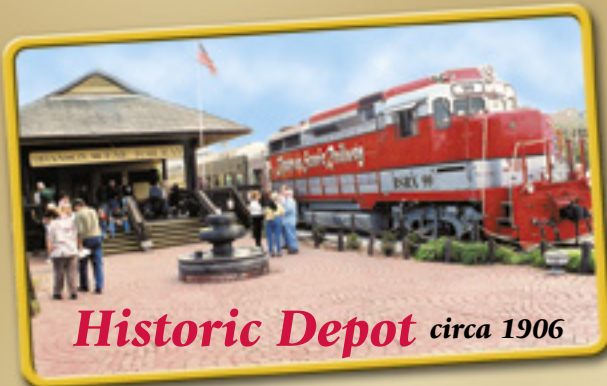

1993
Celebrating
26 Years
2019

Relive The Memories Aboard An American Classic!

Fun & Relaxation

Enjoy a 40-mile round trip excursion through the Ozark foothills. Relax and get away from it all. Listen to narrated stories about the history of the railroad, its communities and each piece of equipment in the consist.

Choose from dome cars to coach seating aboard vintage equipment from the 40's & 50's. Stroll through the train to see the unique features of the different cars. Concessions available on all excursions.

Historic Depot circa 1906

Over a century-old, the Branson Depot has been a destination of travel for generations. Its design is classic Americana. Visit the gift shop inside for unique gifts featuring railroad memorabilia of all kinds.